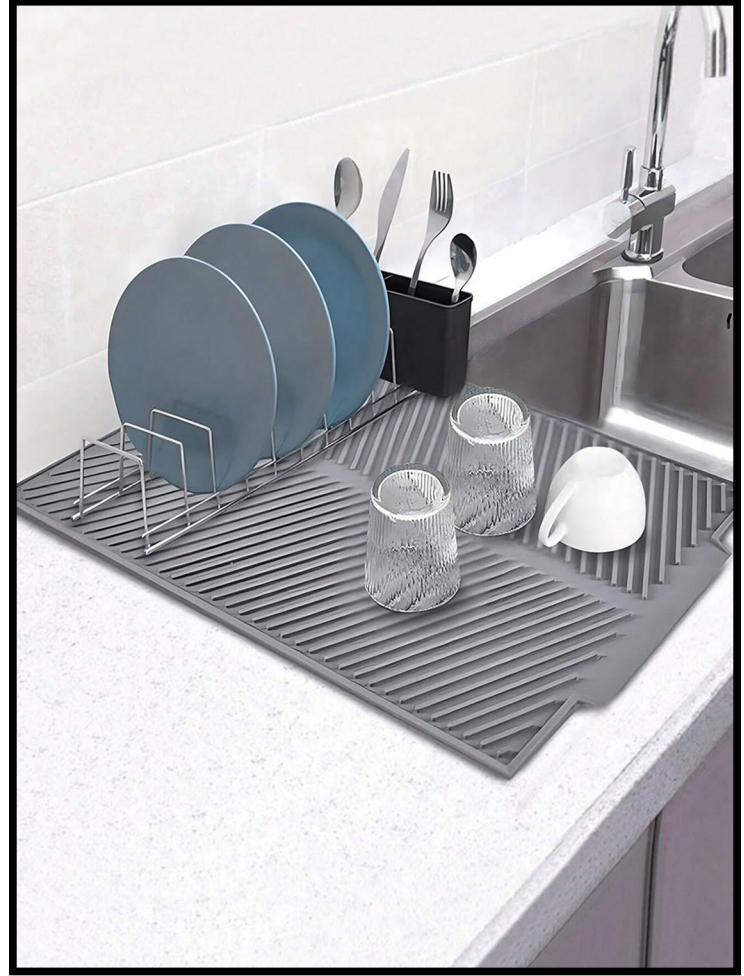

SİLİKON BULAŞIK MATI

SILICON DISH DRYING MAT

SKU: AR-048