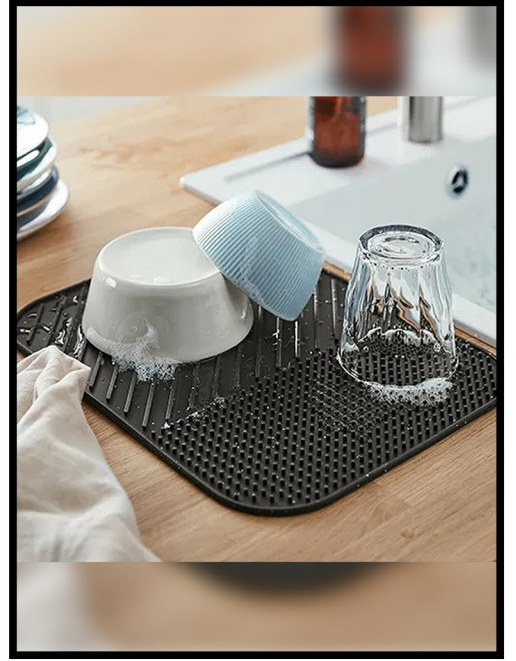

Product Dimensions: 28x36cm
Thanks to the flexibility of the chopping board, you can easily transfer the chopped food to another place without spilling it.

**Box Details**

Koli İç Adeti	(Inner Quantity)	: 55
Koli Ölçüleri	(Box Dimensions)	: 27X35X28
Koli m³	(Box m ³)	: 0,026
Koli Ağırlığı	(Box Weight)	: 14KG